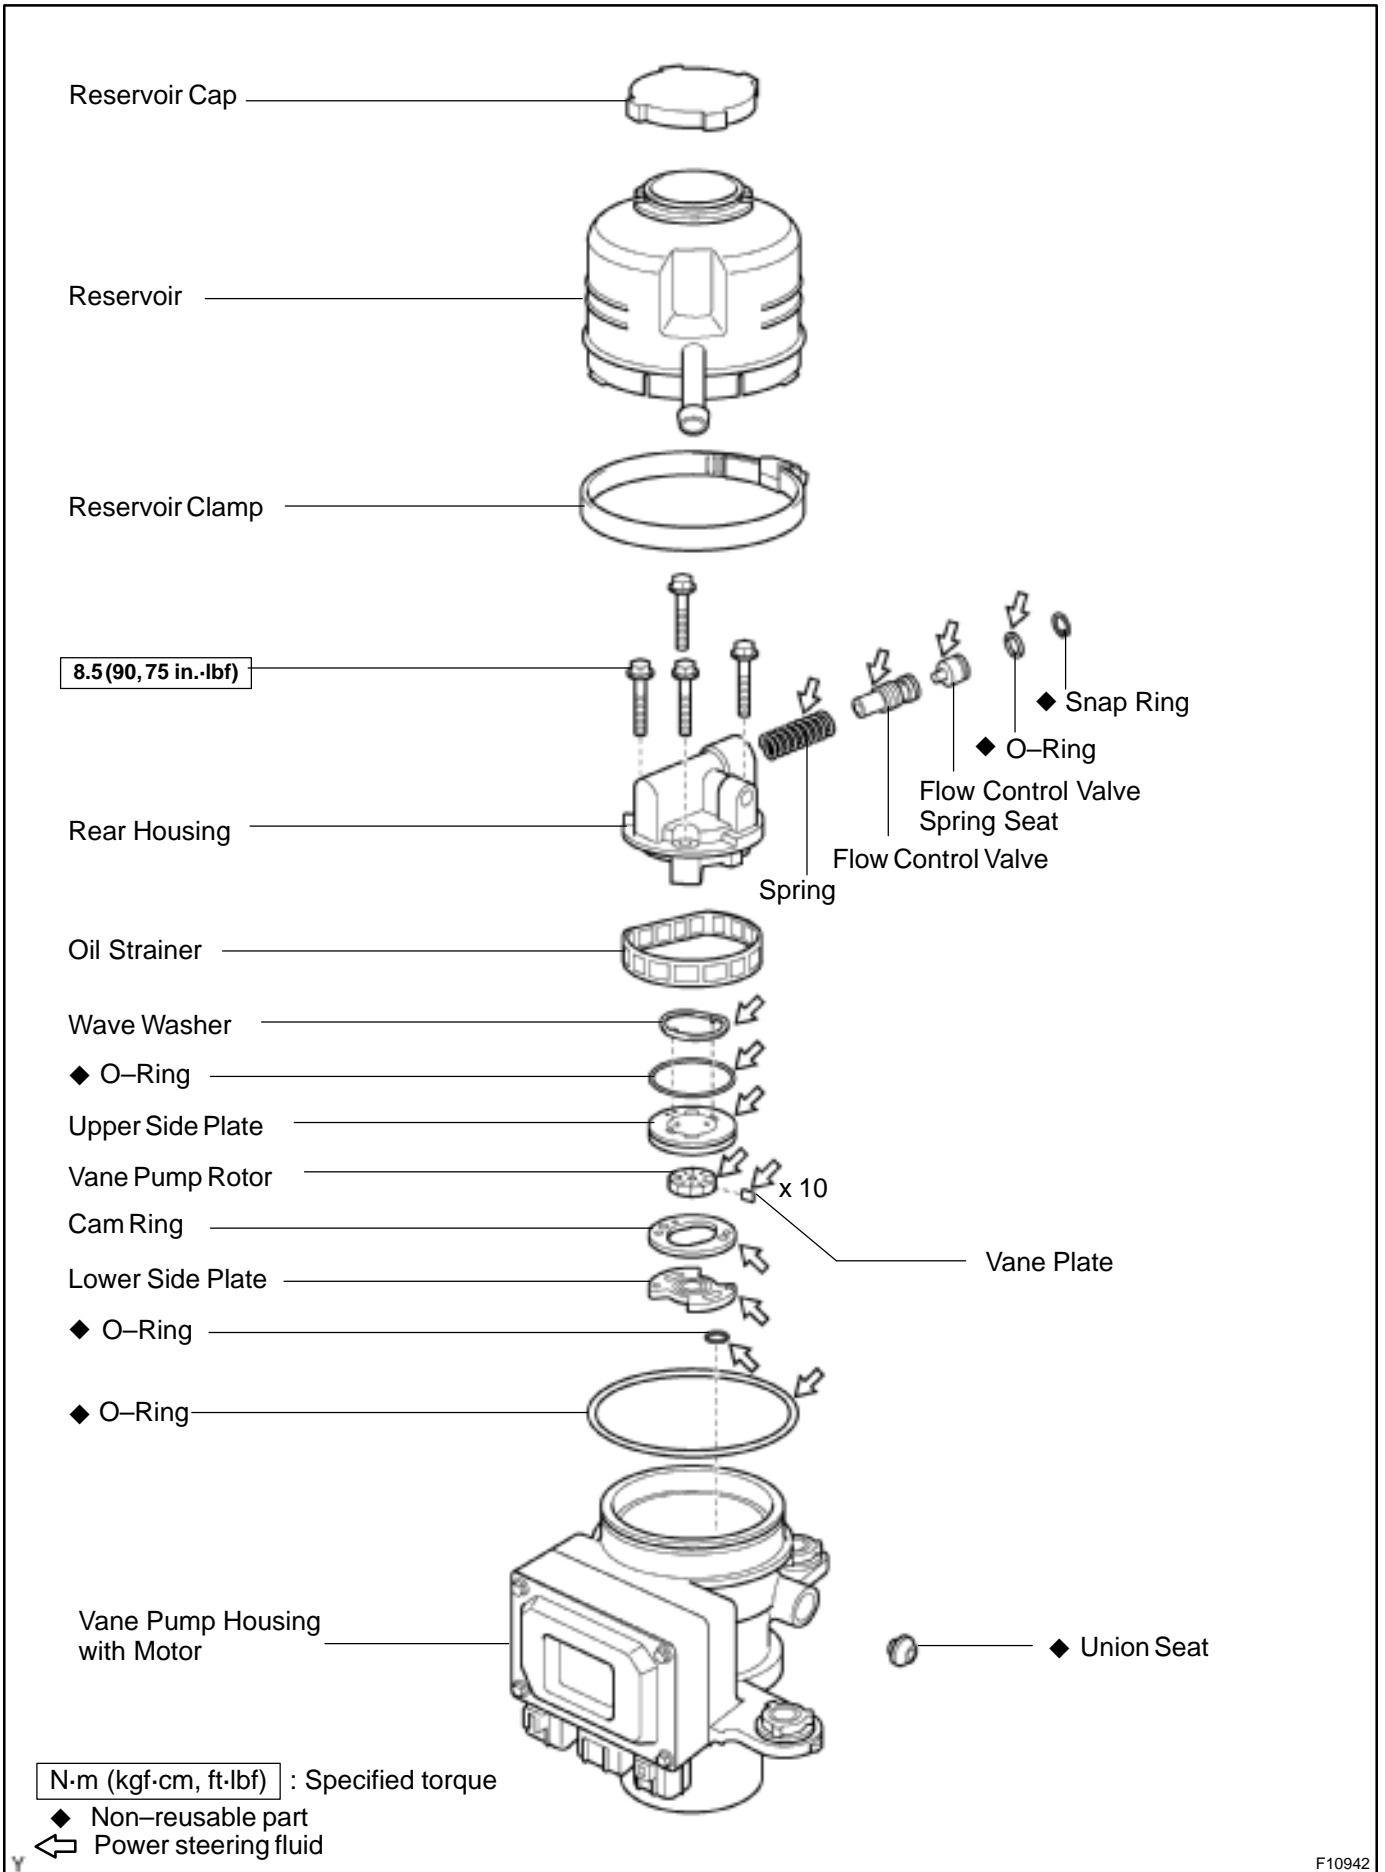

# POWER STEERING VANE PUMP COMPONENTS

SR0Y0-03

F10942