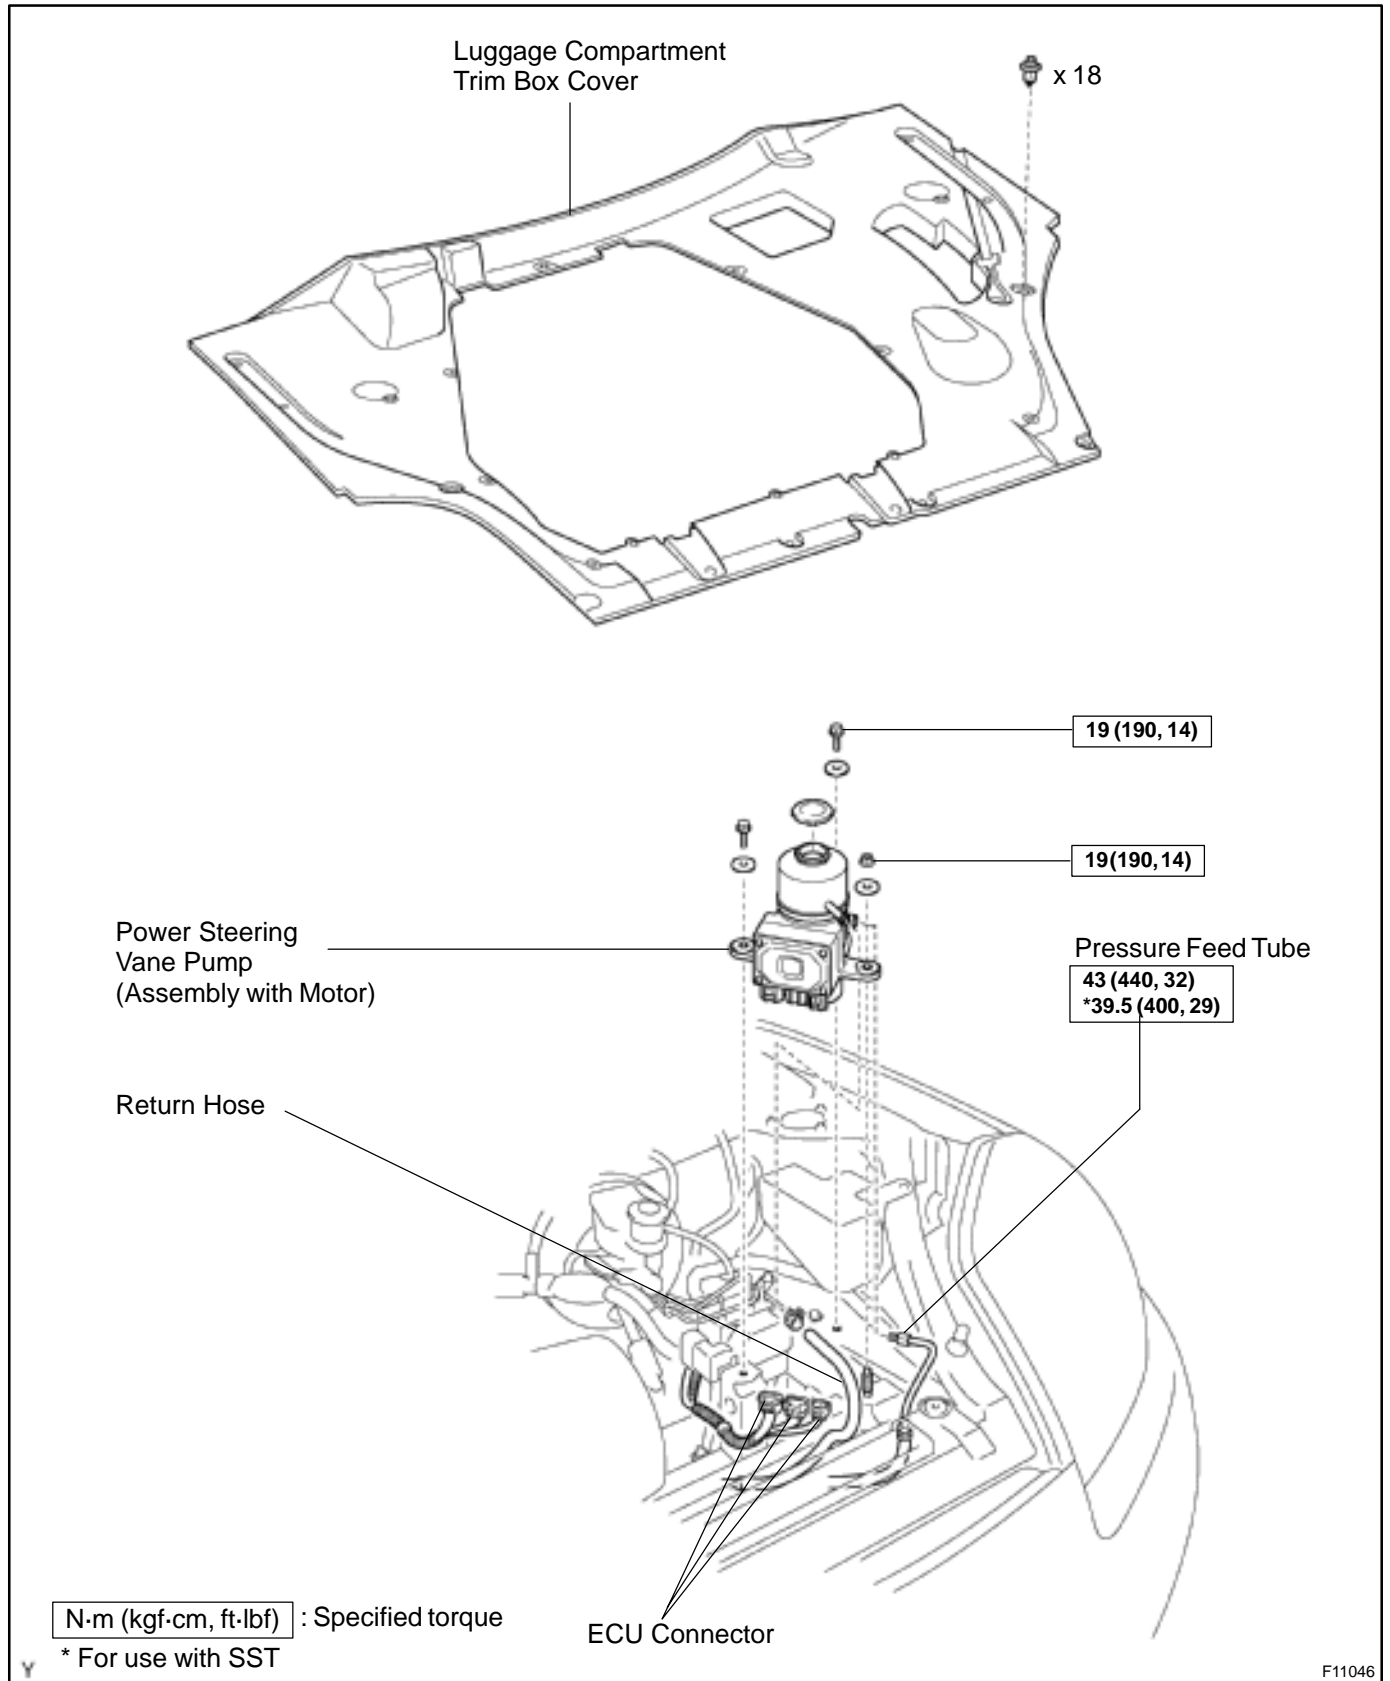

# POWER STEERING VANE PUMP COMPONENTS

SR0Y0-03

F10942